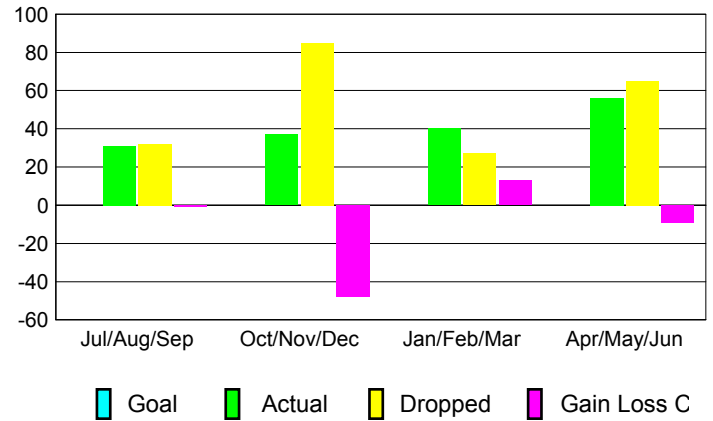

GMT: **Dominique Labussière**

Location: **FRANCE**

GMT CA: **4**

CLUBS

| Month | New Club Goal | Actual New Clubs | Actual Dropped Clubs | Gain/Loss of Clubs |
|------------------|---------------|------------------|----------------------|--------------------|
| 2012-2013 | | | | |
| Jul/Aug/Sep | | 1 | 0 | 1 |
| Oct/Nov/Dec | | 0 | 0 | 0 |
| Jan/Feb/Mar | | 1 | 2 | -1 |
| Apr/May/June | | 0 | 0 | 0 |
| Totals | | 2 | 2 | 0 |

Club Results 2012-2013
Goal, New, Dropped, Gain/Loss

YTD Status Quo Clubs 2012-2013

Status Quo Clubs Compared to Status Quo Members

Club Gain/Loss 2012-2013

MEMBERSHIP

| Month | Net Memb Goal | Actual New Memb | Actual Dropped Memb | Gain/Loss of Memb |
|------------------|---------------|-----------------|---------------------|-------------------|
| 2012-2013 | | | | |
| Jul/Aug/Sep | | 31 | 32 | -1 |
| Oct/Nov/Dec | | 37 | 85 | -48 |
| Jan/Feb/Mar | | 40 | 27 | 13 |
| Apr/May/June | | 56 | 65 | -9 |
| Totals | | 164 | 209 | -45 |

Membership Results 2012-2013
Goal, New, Dropped, Gain/Loss

Gender Comparison 2012-2013

Membership Gain/Loss 2012-2013