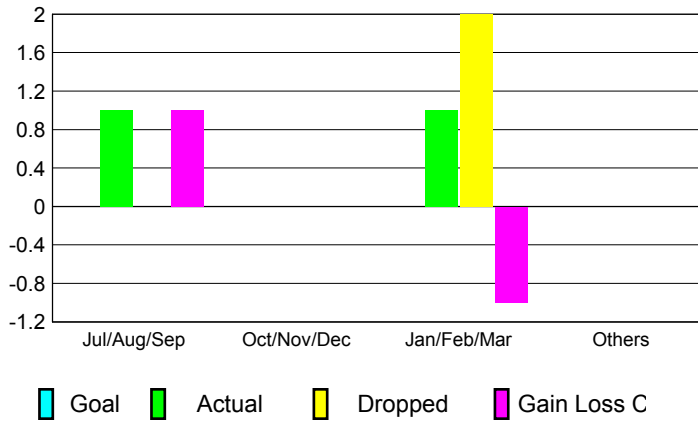

GMT: **Dominique Labussière**

Location: **FRANCE**

GMT CA: **4**

CLUBS

| Month | New Club Goal | Actual New Clubs | Actual Dropped Clubs | Gain/Loss of Clubs |
|------------------|---------------|------------------|----------------------|--------------------|
| 2012-2013 | | | | |
| Jul/Aug/Sep | | 1 | 0 | 1 |
| Oct/Nov/Dec | | 0 | 0 | 0 |
| Jan/Feb/Mar | | 1 | 2 | -1 |
| Apr/May/June | | 0 | 0 | 0 |
| Totals | | 2 | 2 | 0 |

Club Results 2012-2013
Goal, New, Dropped, Gain/Loss

YTD Status Quo Clubs 2012-2013

Status Quo Clubs Compared to Status Quo Members

Club Gain/Loss 2012-2013

MEMBERSHIP

| Month | Net Memb Goal | Actual New Memb | Actual Dropped Memb | Gain/Loss of Memb |
|------------------|---------------|-----------------|---------------------|-------------------|
| 2012-2013 | | | | |
| Jul/Aug/Sep | | 31 | 32 | -1 |
| Oct/Nov/Dec | | 37 | 85 | -48 |
| Jan/Feb/Mar | | 40 | 27 | 13 |
| Apr/May/June | | 56 | 65 | -9 |
| Totals | | 164 | 209 | -45 |